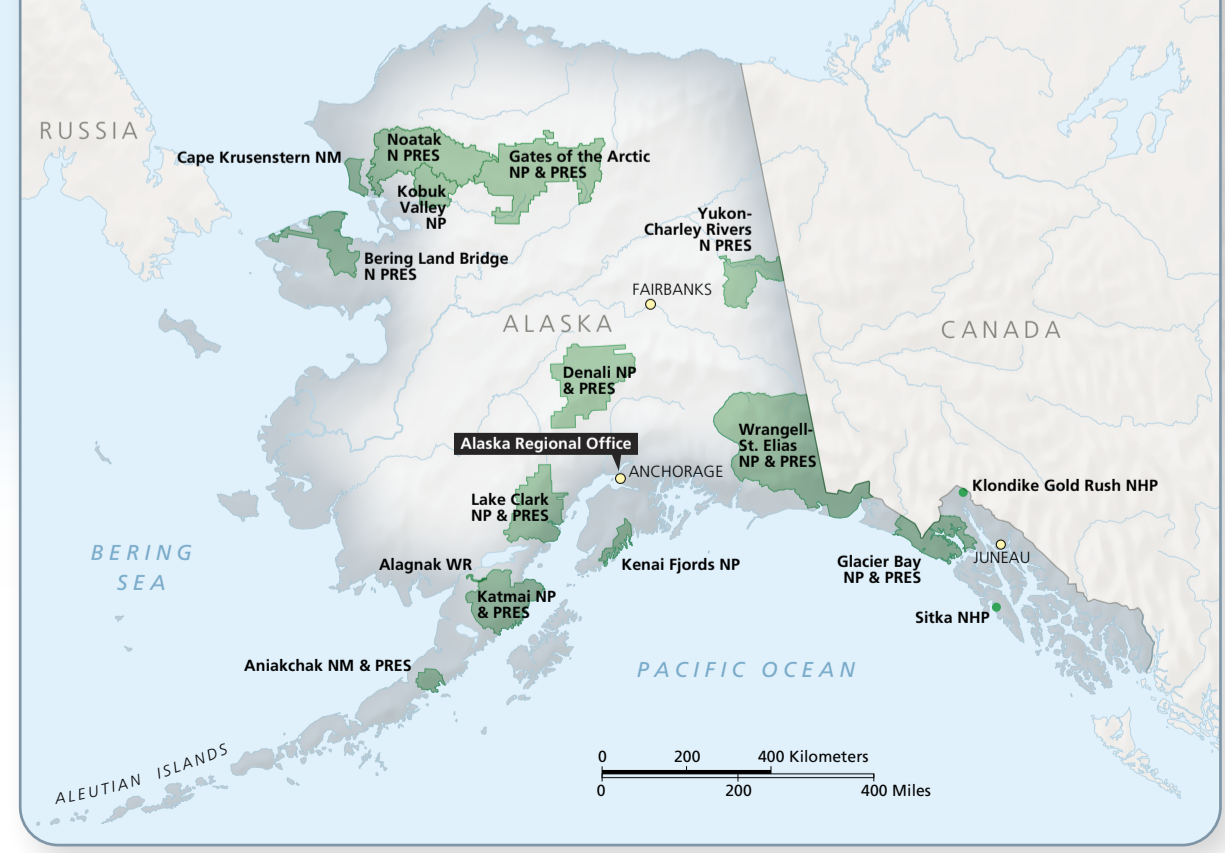

National Park Service Regions

🕒 **PACIFIC** (Washington, DC, minus 3 hours)   🕒 **MOUNTAIN** (Washington, DC, minus 2 hours)   🕒 **CENTRAL** (Washington, DC, minus 1 hour)   🕒 **EASTERN** (Washington, DC)

NORTHEAST

NATIONAL CAPITAL

1. **DISTRICT OF COLUMBIA**
   Belmont-Paul Women's Equality NM
   Carter G. Woodson Home NHS
   Constitution Gardens
   Ford's Theatre NHS
   Franklin Delano Roosevelt Memorial
   Frederick Douglass NHS
   Korean War Veterans Memorial
   Lyndon Baines Johnson Memorial Grove
   Martin Luther King, Jr. Memorial
   Mary McLeod Bethune Council House NHS
   National Capital Parks
   National Mall
   Pennsylvania Avenue NHS
   Rock Creek Park
   Theodore Roosevelt Island
   Thomas Jefferson Memorial
   Vietnam Veterans Memorial
   Washington Monument
   White House
   World War II Memorial
2. **MARYLAND**
   Antietam NB
   Catoctin Mountain Park
   Chesapeake and Ohio Canal NHP (also DC and WV)
   Clara Barton NHS
   Fort Washington Park
   Greenbelt Park
   Monocacy NB
   Picaresque Park
   Potomac Heritage NHP (also PA, VA, and DC)
3. **VIRGINIA**
   Arlington House, The Robert E. Lee Memorial
   George Washington Memorial PKWY (also MD)
   Manassas NBP
   Prince William Forest Park
   Wolf Trap National Park for the Performing Arts

ALASKA (Washington, DC, minus 4 hours)