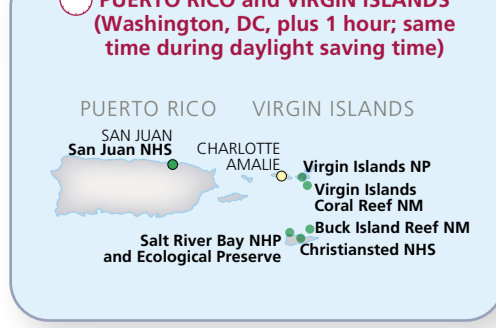

SOUTHEAST

Map depicts the 417 authorized National Park Service units. Related areas are not shown.
Cartography by NPS Harpers Ferry Center, February 2017.

Scale for all areas except Alaska
0 100 200 300 400 Kilometers
0 100 200 300 400 Miles