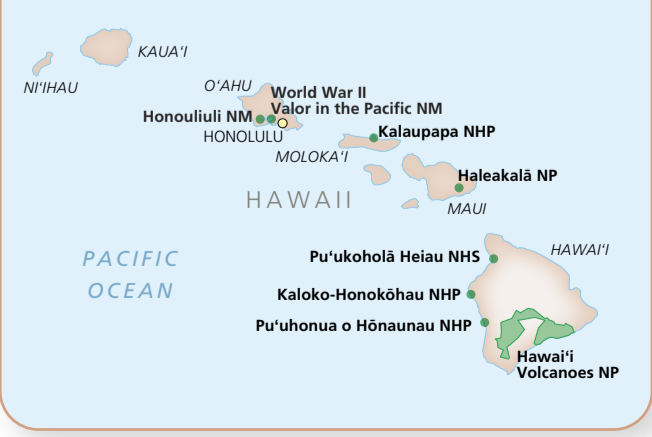

HAWAII (Washington, DC, minus 5 hours; minus 6 hours during daylight saving time)